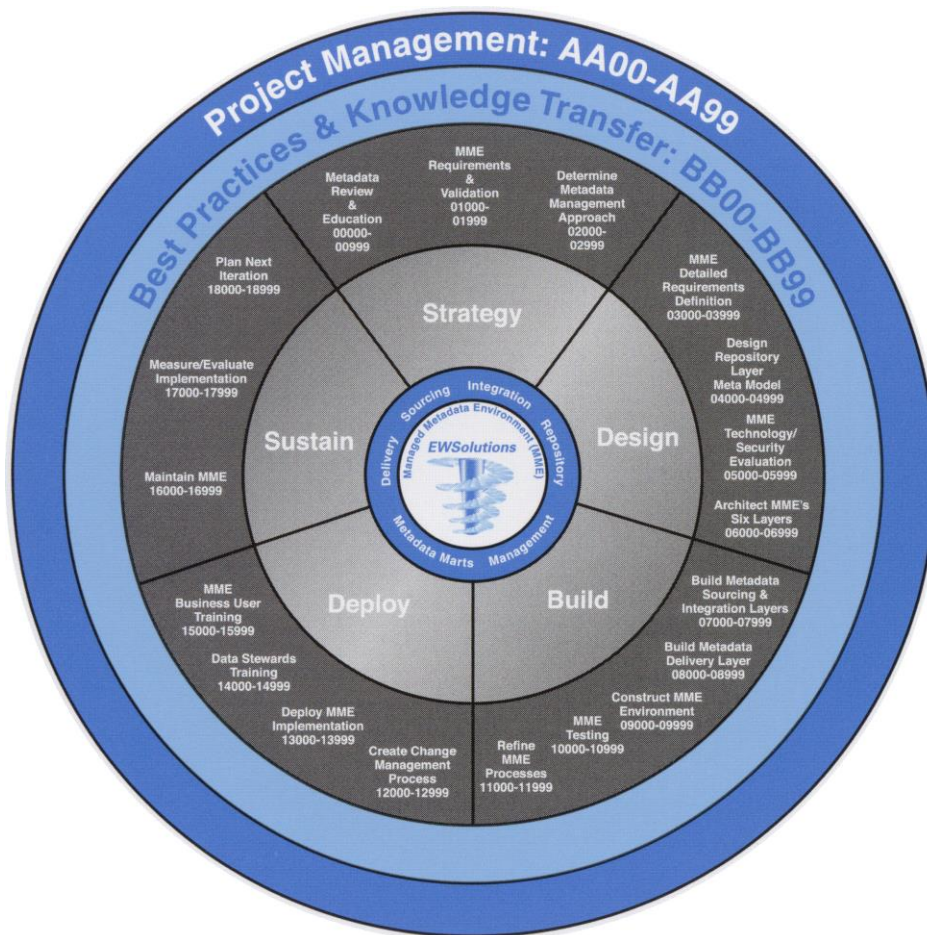

Revolutionary Methodologies

EW Solutions has created the first vendor independent, comprehensive implementation methodologies in the industry. Our revolutionary methodologies provide a standardized, documented, and industry tested foundation for any data management initiative.

- Metadata Management M3^{sm}
- Data Warehousing / Business Intelligence (DW/BI) I3^{sm}
- Data Governance & Data Stewardship G3^{sm}

These iterative methodologies leverage thousands of hours of real-world experience and best practices from the most demanding client environments. All the methodologies are flexible and scalable for any environment across both commercial and government organizations.

EW Solutions' unique cookbook approach allows you to select the necessary best practices in each stage for your implementation, adjusting the methodology to fit your needs while maintaining best practices and proven techniques.